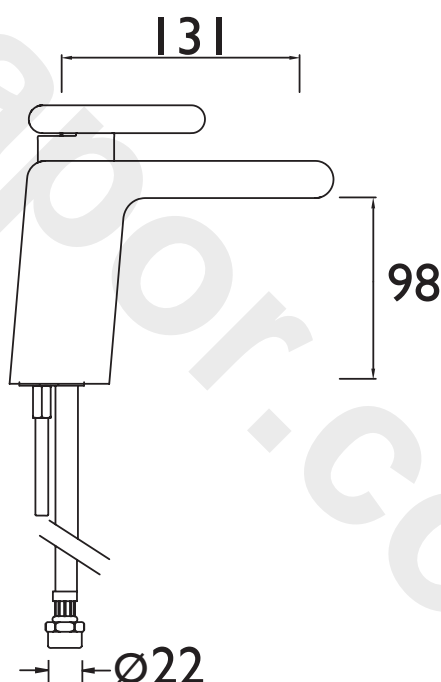

MPIV 1HBF CR

PIVOT Tap Range Metallix Pivot 1 Hole Bath Filler Copper Radiance

Features:

- Brass construction
- 40mm cartridge
- 1 taphole

Specification

Style:	Contemporary
Product Type:	Bathroom Taps
Finish/Colour:	Chrome/Copper Radiance
Main Construction Material:	Brass
Mount Type:	Deck
Handle Type:	Lever
Connection Inlet:	M12 x 22mm compression
Connection Outlet:	N/A
Number of Tap Holes:	1
Valve/Cartridge Type:	Manual
Plumbing System Requirements:	All
Working Pressure Range:	Min. 1.0, Max. 5.0
Maximum Hot Water Temperature: °C	65
Maximum Dynamic Pressure: (bar)	5
Maximum Static Pressure: (bar)	10
Flow Type:	Single

Dimensions (measurements in mm)

For more products, visit our website:
<http://www.bristan.com>

Flow Rates (l/min)

System Pressure (bar)	1	2	3	5
MPIV 1HBF CR	14.1	19.8	24.7	32.1

TECHNICAL
DATA
SHEET

BRISTAN
TAPS & SHOWERS D1